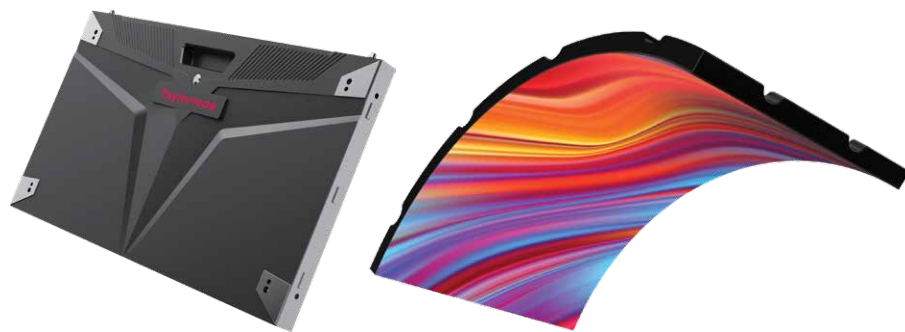

ATS PRO Project Highlight

Taylorleds **American Sound** **CASINO RESORT**

WA & WU PRO SERIES 2.5MM | 60 FT DIA | 14' X 7.9'

TERRE HAUTE, IN - This ambitious installation features a striking double-sided ring with a 60-foot diameter, utilizing our Taylorleds WA 2.5mm products. The outer ring spans 202 feet in width and 5.9 feet in height, with the inner ring measuring 197 feet wide by 5.9 feet high. Central to this setup is a center-hung, double-sided ring powered by a Nova Star H9 Video Wall Splicer.

Additionally, the project includes two 14' x 7.9' WU 2.5mm video walls located in the Event Centers, each powered by a Nova Star H5 Video Wall Splicer. The Taylorleds WA series products are chosen for their flexible modules, which are essential in creating a smooth surface on curved walls, ensuring visual continuity and aesthetic excellence across the venue. This project would not be possible without the help of NV5's design consulting and American Sound for integration.