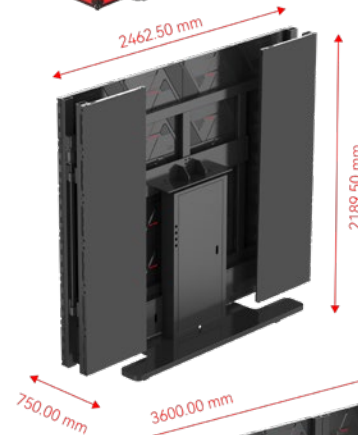

Collaborate 163"