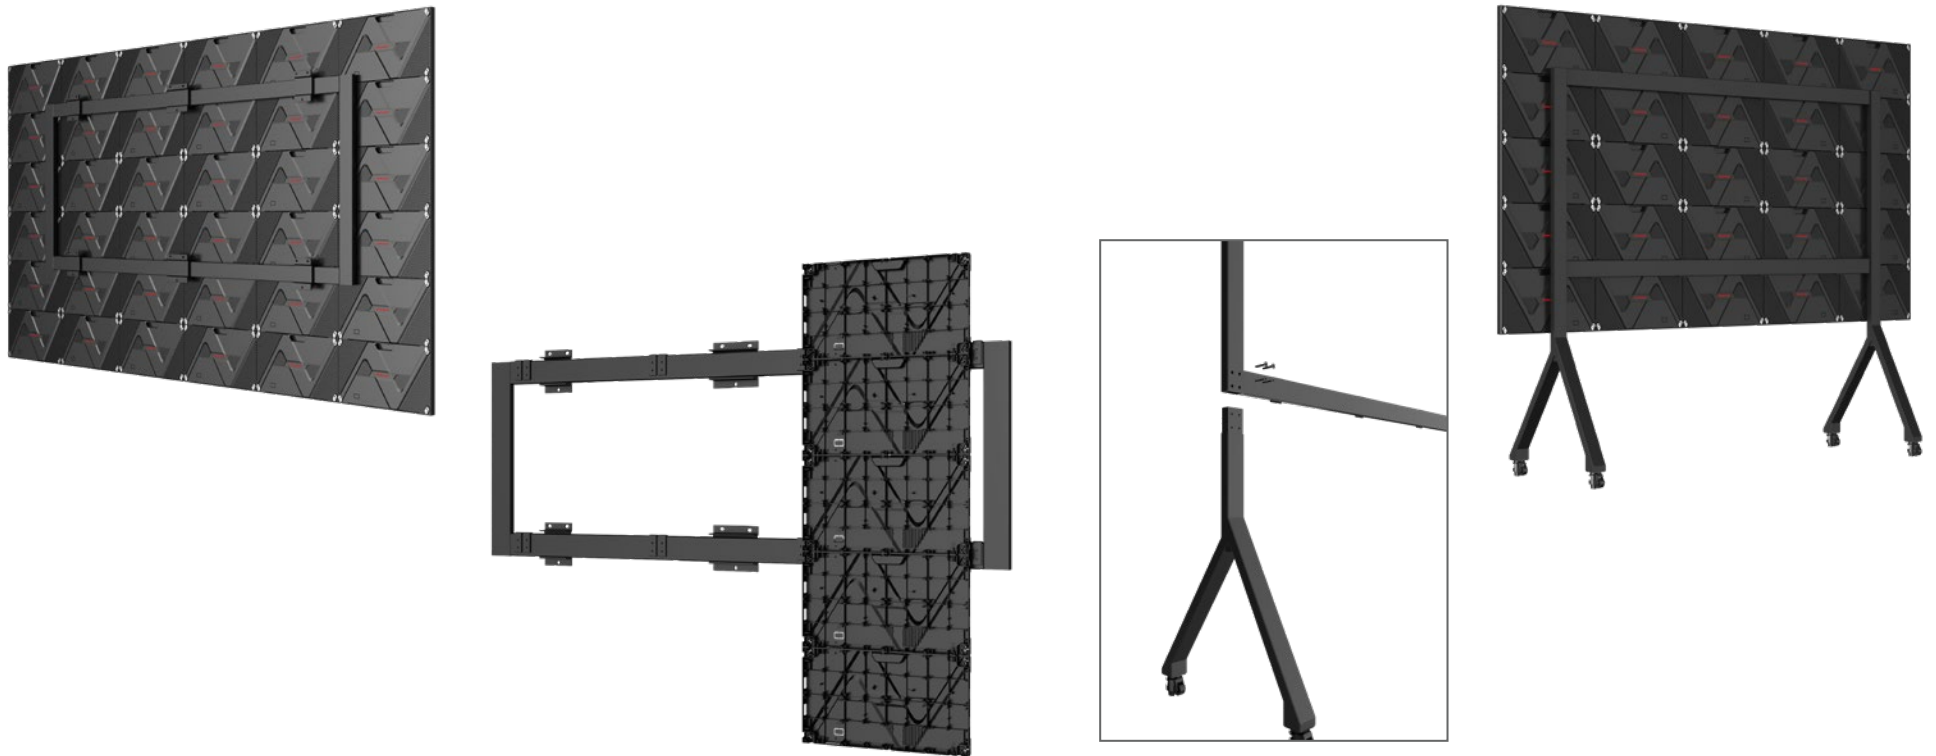

Experience an ultra-compact line array and point source column speakers that deliver exceptional sound performance in a small, lightweight design.

KGEAR
Smart Audio Solutions

Install It Your Way: Floor Stand or Wall Mount

Universal Mounting System

Specifically designed for the Collaborate Series (up to 163"), this affordable, modular stand can be used as either a floor stand or a wall-mount system. Simply detach the base legs, and the rectangular upper frame transforms into a wall-mount bracket—providing flexibility to fit your meeting space needs. The stand is easy to move and reconfigure, making it ideal for mobile presentations or fixed installations.

Bring Your LED Wall Anywhere — No Setup Hassle Required

Move your Collaborate LED Wall between rooms or venues in minutes. Unlike traditional LED walls that need full assembly and can't fit through standard doors, the Collaborate Series is built for true portability.