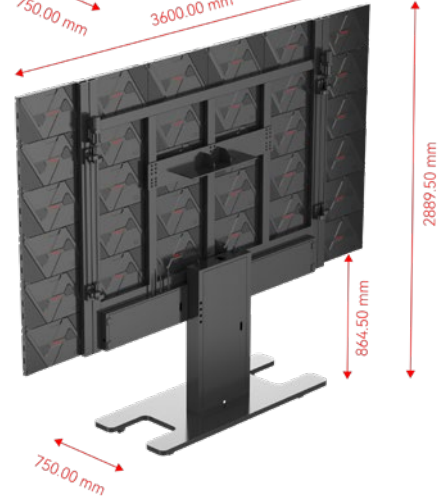

Collaborate 163"