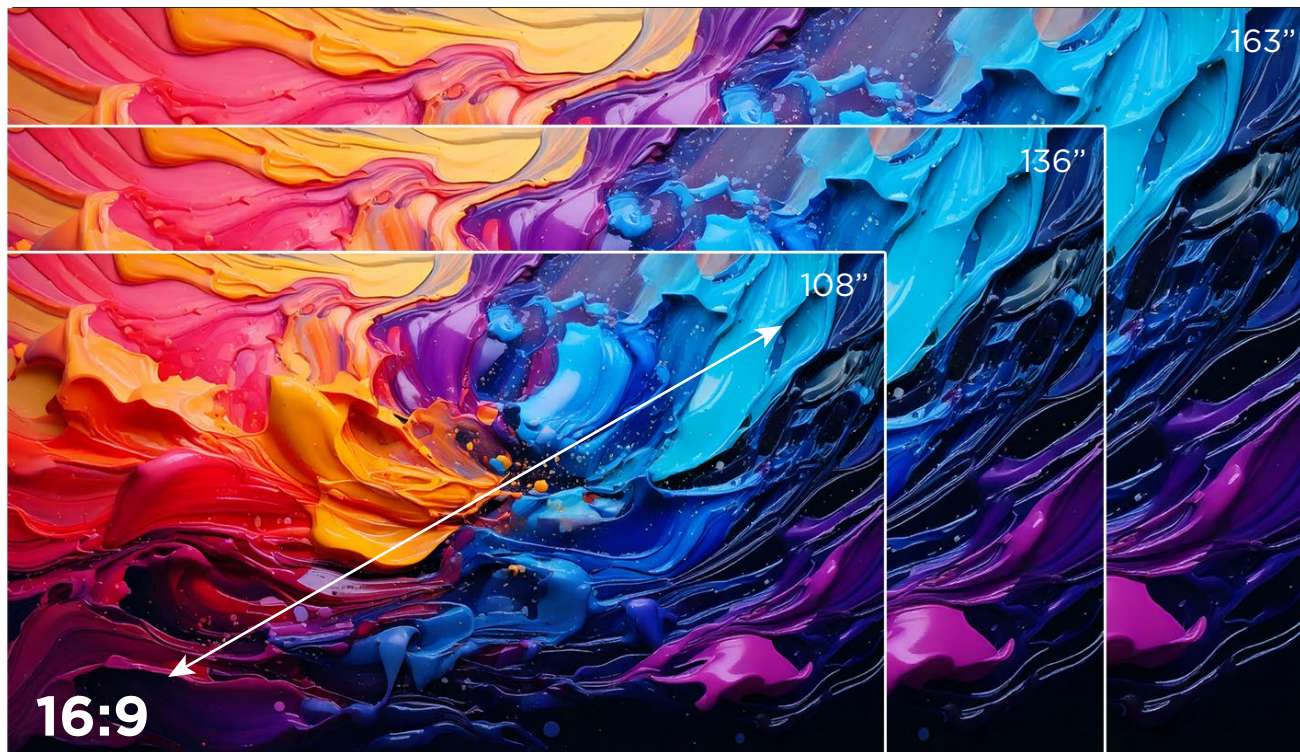

Collaborate 16:9 Screen Size Options

There are three screen sizes available with diagonal lengths of 108", 136" and 163" in 1.2mm, 1.5mm and 1.8mm pixel pitches.