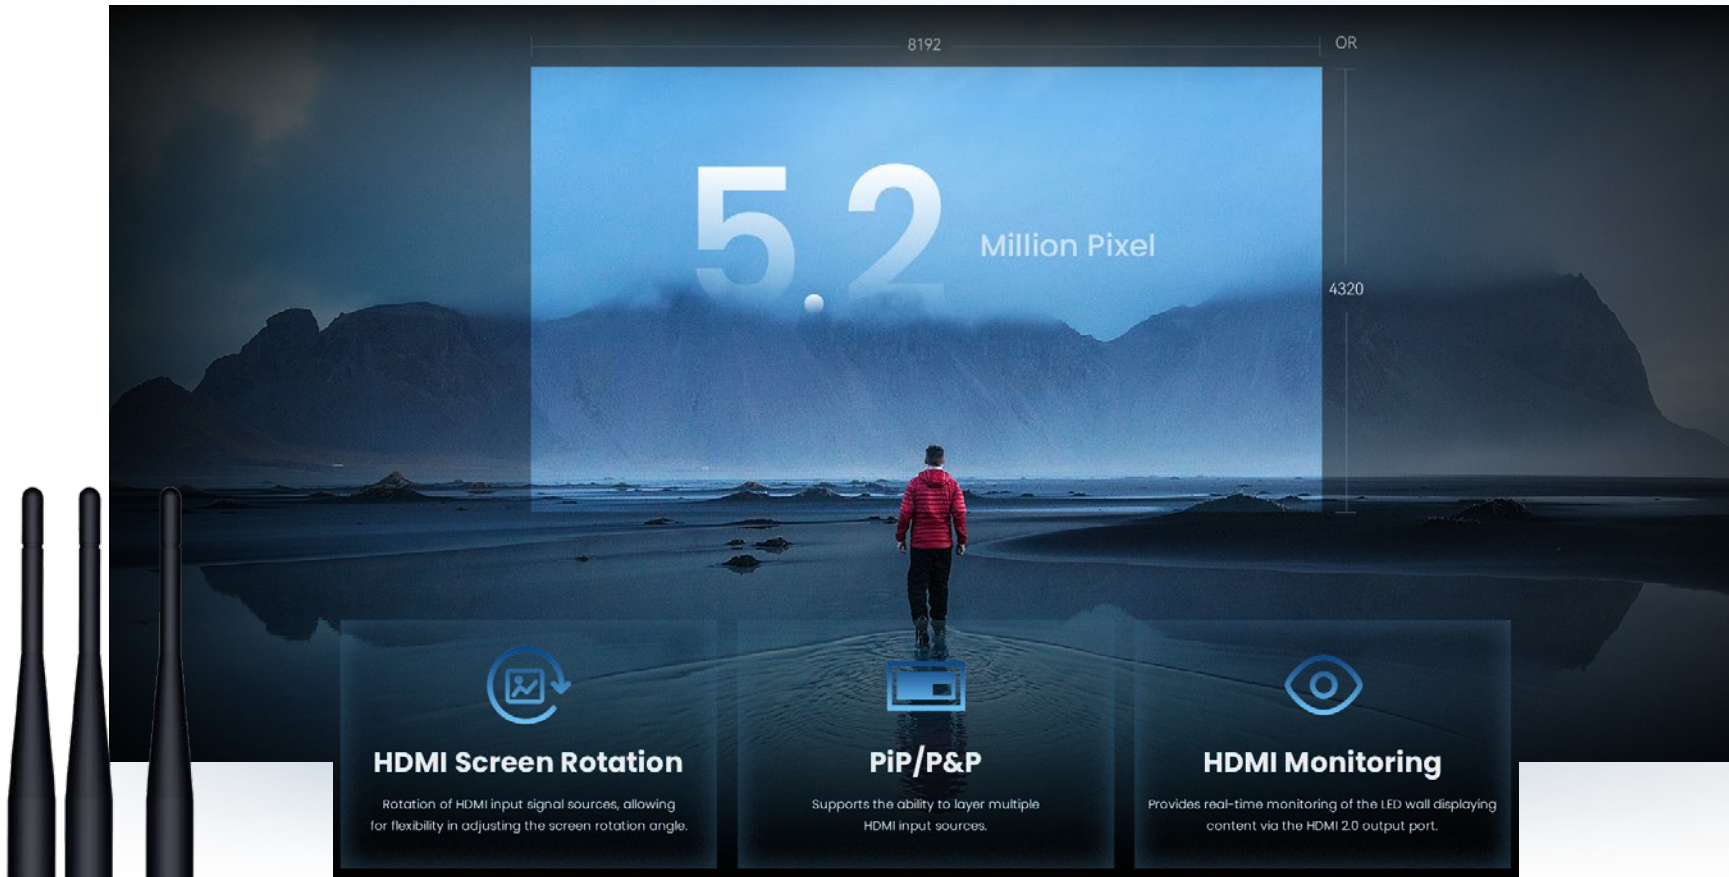

8 Ports. Endless Possibilities.

Featuring 8 network ports, the system supports a load capacity of up to 8192 pixels wide or 4320 pixels high. This allows point-to-point loading with ease—delivering powerful performance without the need for complex technical setup.