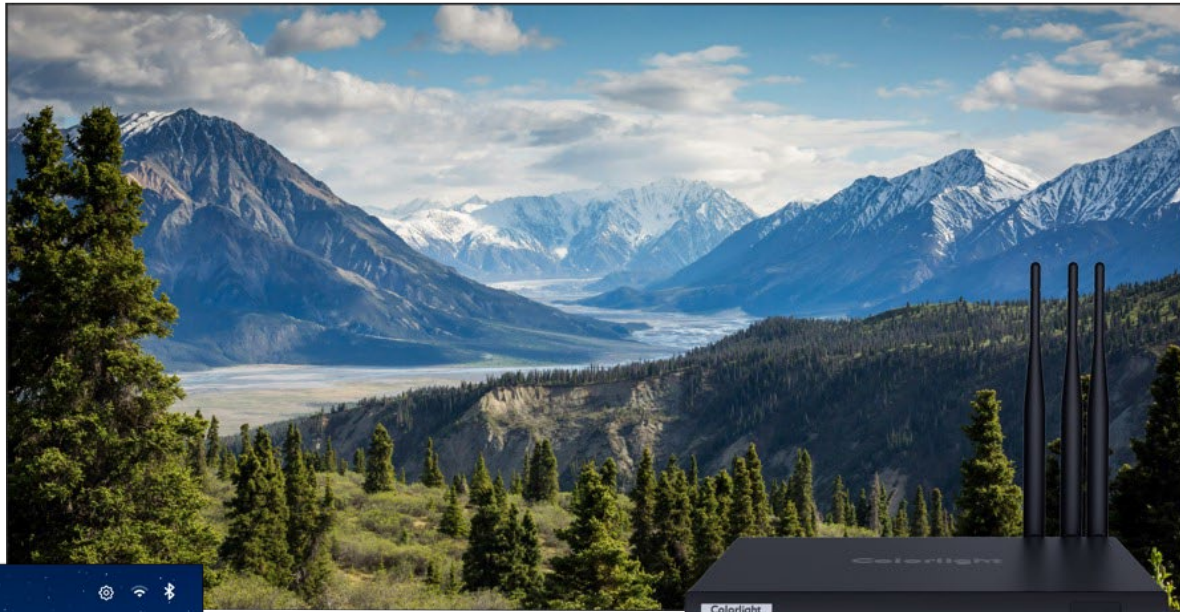

ALL IN + ONE

The design concept behind the ATS-Pro All In + One is simple. Use the best Flip Chip COB LED panel on the market today from Taylorleds. Keep the "All in One" electronics for LED processing, HDMI inputs, Wi-Fi, USB inputs, audio, and operating system with apps and video playback in an external solution from Colorlight and add finishing touches like wall mounts, stand and trim. No need for special power or wiring. Pick your size, add on any options, and you're ready to go.