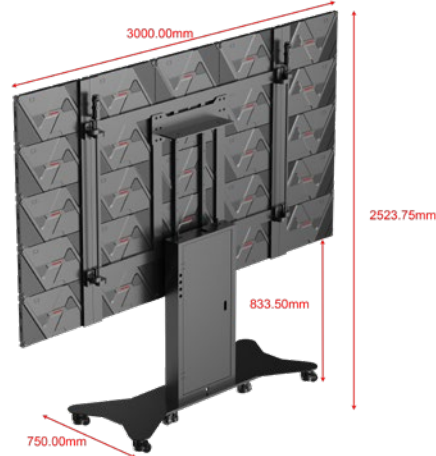

Collaborate 136"