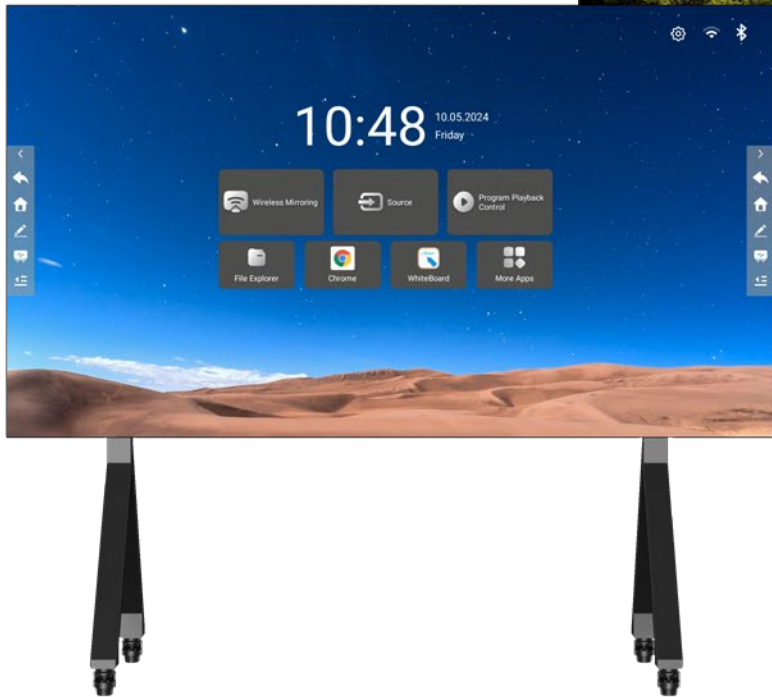

Warm regards,

Chris Pelzar

ALL IN + ONE

The design concept behind the ATS-Pro All In + One is simple. Use the best Flip Chip COB LED panel on the market today from Taylorleds. Keep the "All in One" electronics for LED processing, HDMI inputs, Wi-Fi, USB inputs, audio, and operating system with apps and video playback in an external solution from Colorlight and add finishing touches like wall mounts, stand and trim. No need for special power or wiring. Pick your size, add on any options, and you're ready to go.