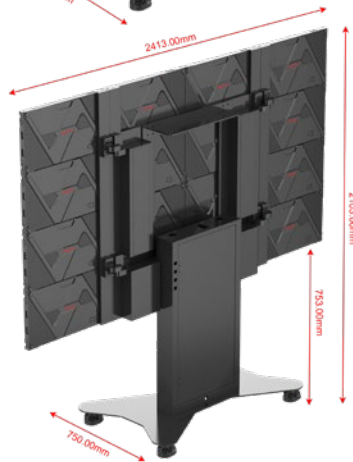

Collaborate 108"