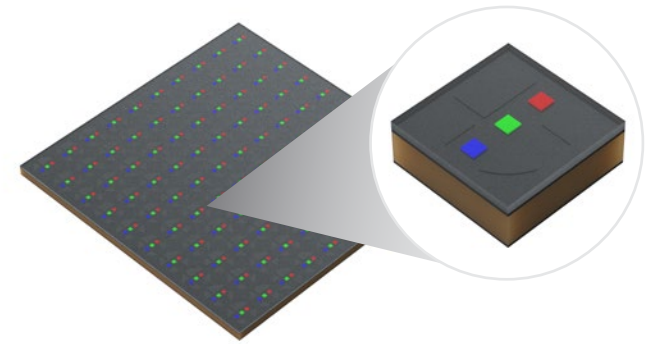

The Best COB Display

Brings refined specular highlights, incredible detail in shadows, and vibrant, true-to-life colors. Each display is calibrated in the factory and features pro reference modes for HDR color grading.