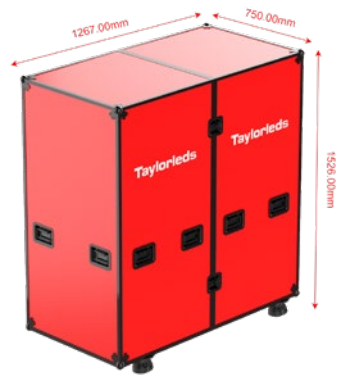

Collaborate 108"