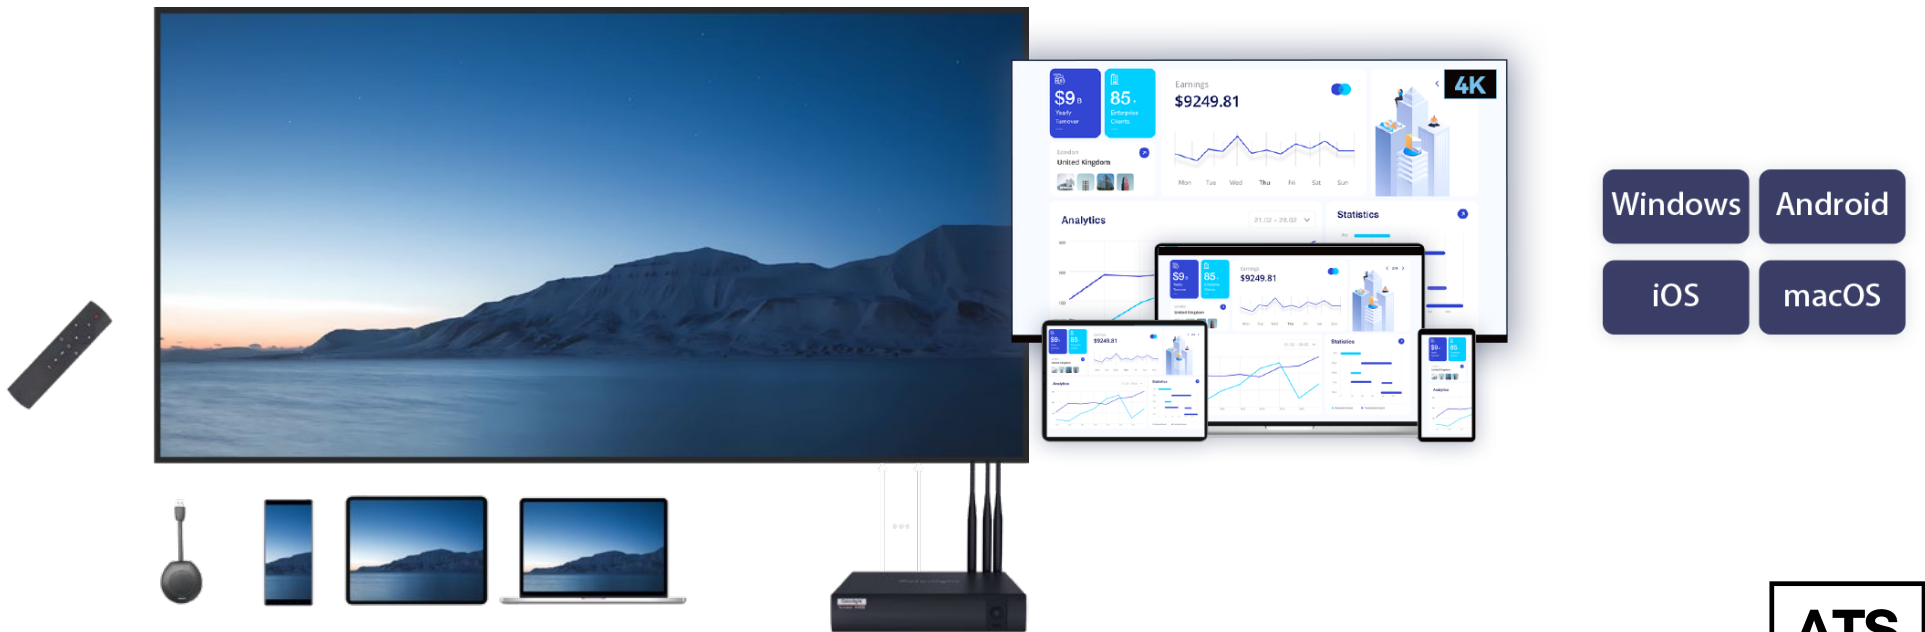

Next-Gen Media Processing with the AX08 controller

Driven by a high-performance CPU and GPU, the AX08 media player supports up to three layers and dozens of dynamic content windows simultaneously. Each window can play high-resolution preloaded content—including 4K and 1080p video—directly from the device's internal storage. Whether you're managing live video feeds, PowerPoint presentations, or video conferencing platforms like Zoom or Microsoft Teams, the Collaborate with AX08 controller delivers the processing power and windowing and scaling flexibility needed for today's modern meeting spaces.

Wireless Screen Mirroring

Supports wireless screen mirroring on multiple platforms.

AI SR

AI SR harnesses advanced neural network technology to transform low-quality videos into stunning ultra-high-definition visuals. By intelligently analyzing and reconstructing each frame, it can enhance resolution by up to three times the original, revealing sharper details, richer textures, and a more immersive viewing experience.