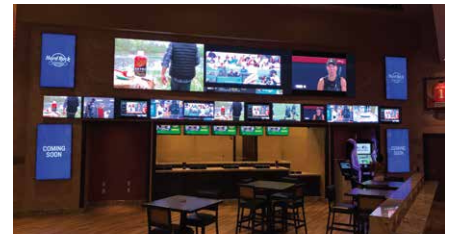

ATS PRO Project Highlight

Taylorleds

INTEGRATION

VS PRO SERIES 3.9MM

GARY, IN - The Hard Rock Casino Northern Indiana where our direct-view LED walls (dvLED) illuminate both indoor and outdoor spaces with state-of-the-art visuals. Featured installations include the ATS-PRO VS Series 3.9mm, the ATS-PRO OOH Series 10mm Outdoor, and additional 1.9mm & 2.6mm LED panels. This project at the Hard Rock Casino exemplifies our dedication to providing versatile LED solutions that elevate every aspect of the gaming and entertainment industry.

This installation was brought to life through the expert consulting and design from NV5, with integration from Clair Global, and sales and support from Audio Associates in Columbia, MD.

Learn More

ats-pro.com