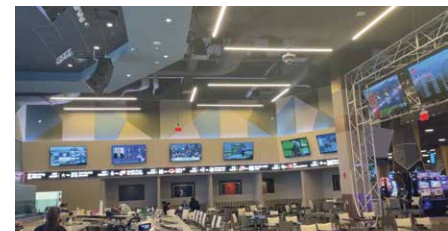

ATS PRO Project Highlight

Taylorleds

Gilly's
CLUBHOUSE & ROOFTOP

RTHAV
A DIVISION OF ROCK THE HOUSE

WS PRO SERIES 2.6MM

DETROIT, MI - Gilly's Clubhouse & Rooftop in Detroit is a popular upscale sports bar and restaurant, known for its lively atmosphere and diverse menu offerings. Recently opened in the heart of downtown Detroit, Gilly's has quickly become a favorite destination for locals and visitors alike, especially those heading to or from nearby Ford Field or Comerica Park. It's also a prime spot for catching the game if you can't be there in person. To further elevate the guest experience, Gilly's installed a state-of-the-art sports ticker driven by the same live sports ticker feed used by sports books, casinos, and arenas. Collaborating with Rock The House Audio Visual, Gilly's chose to install a premium ATS-Pro Taylorleds brand ticker, featuring a high-resolution 2.6mm dot pitch. This ticker is part of the ATS-Pro WS Series, known for its excellent image quality and clarity, making it perfect for displaying live scores, updates, and event-specific content during corporate gatherings. With top-notch management, atmosphere, food and drink offerings, service, and location, Gilly's is primed for success!