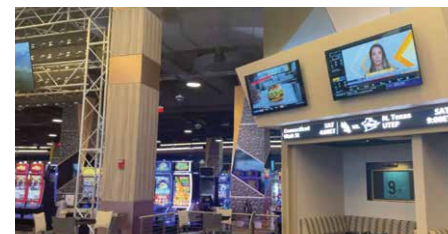

ATS PRO Project Highlight

Taylorleds

Gilly's
CLUBHOUSE & ROOFTOP

RTHAV
A DIVISION OF ROCK THE HOUSE

WS PRO SERIES 2.6MM

DETROIT, MI - Gilly's Clubhouse & Rooftop in Detroit is a popular upscale sports bar and restaurant, known for its lively atmosphere and diverse menu offerings. Recently opened in the heart of downtown Detroit, Gilly's has quickly become a favorite destination for locals and visitors alike, especially those heading to or from nearby Ford Field or Comerica Park. It's also a prime spot for catching the game if you can't be there in person. To further elevate the guest experience, Gilly's installed a state-of-the-art sports ticker driven by the same live sports ticker feed used by sports books, casinos, and arenas. Collaborating with Rock The House Audio Visual, Gilly's chose to install a premium ATS-Pro Taylorleds brand ticker, featuring a high-resolution 2.6mm dot pitch. This ticker is part of the ATS-Pro WS Series, known for its excellent image quality and clarity, making it perfect for displaying live scores, updates, and event-specific content during corporate gatherings. With top-notch management, atmosphere, food and drink offerings, service, and location, Gilly's is primed for success!